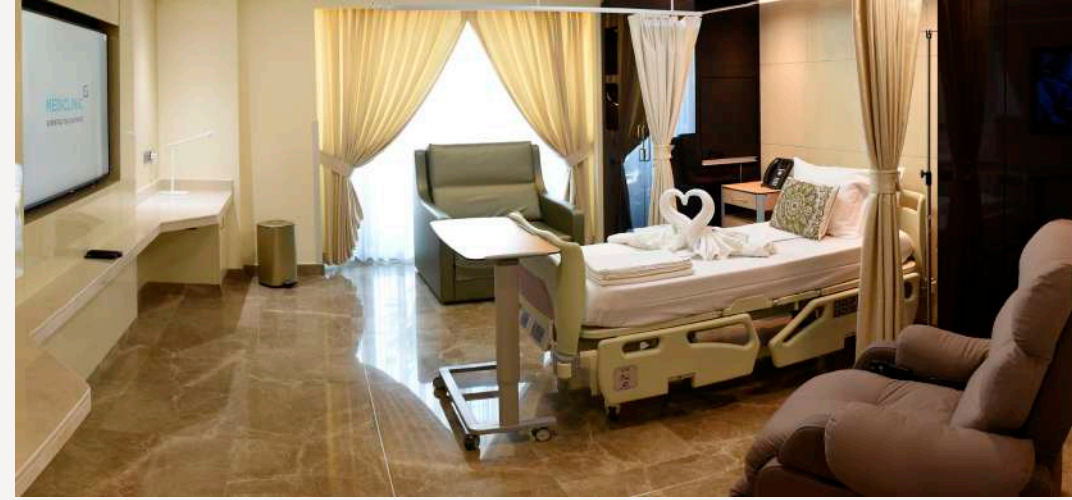

- Free wifi
- Free valet parking service

الغرف القياسية

المساحة

24-23 متر مربع

المميزات

- اتصال إنترنت مجاني
- خدمة صف السيارات مجاناً

PREMIUM SUITE

Area

VIP SUITE

Area

46-58 square metres

Amenities

- VIP complimentary package
 - VIP hotline
 - Selected menu
- Mediclinic baby package for maternity patients
- Dedicated nurse for the VIP room
 - Entertainment system (sound system, Netflix)
- Hospitality and guest reception services
- High-end kitchen appliances
 - Free wifi
 - Free valet parking service

AL MAJLIS SUITE

Area

67-69 square metres

Amenities

- VIP complimentary package
 - VIP hotline
 - Selected menu
- Mediclinic baby package for maternity patients
- Dedicated nurse for the VIP room
 - Entertainment system (sound system, Netflix)
- Hospitality and guest reception services
- High-end kitchen appliances
 - Free wifi
- Free valet parking service

ROYAL SUITE

Area

89-90 square metres

Amenities

- VIP complimentary package
 - VIP hotline
 - Selected menu
- Mediclinic baby package for maternity patients
- Dedicated nurse for the VIP room
 - Entertainment system (sound system, Netflix)
- Hospitality and guest reception services
- High-end kitchen appliances
 - Free wifi
 - Free valet parking service